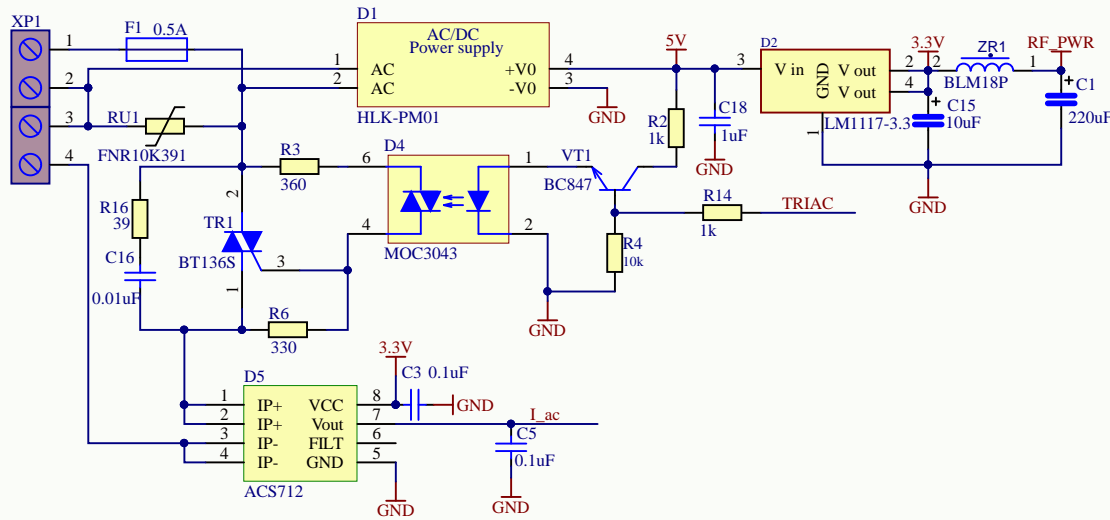

AC & DC & Current sensor

uC

Singing & SPI Flash

Radiomodules 2.4GHz & ISM

| Title | | |
|-------|--------------------------------------|-----------|
| Size | Number | Revision |
| A4 | | |
| Date: | 27.07.2017 | Sheet of |
| File: | D:\Work\..MDMSNode_Lightnig_V1.1.sch | Drawn By: |