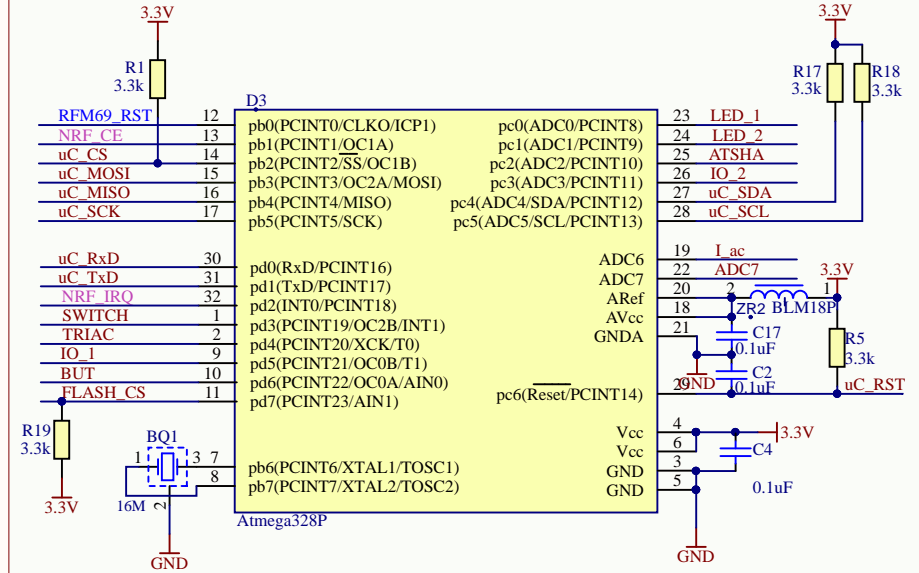

AC & DC & Current sensor

uC

Singing & SPI Flash

Radiomodules 2.4GHz & ISM

| Title | | |
|-------|--------------------------------------|-----------|
| Size | Number | Revision |
| A4 | | |
| Date: | 27.07.2017 | Sheet of |
| File: | D:\Work\..MDMSNode_Lightnig_V1.1.sch | Drawn By: |