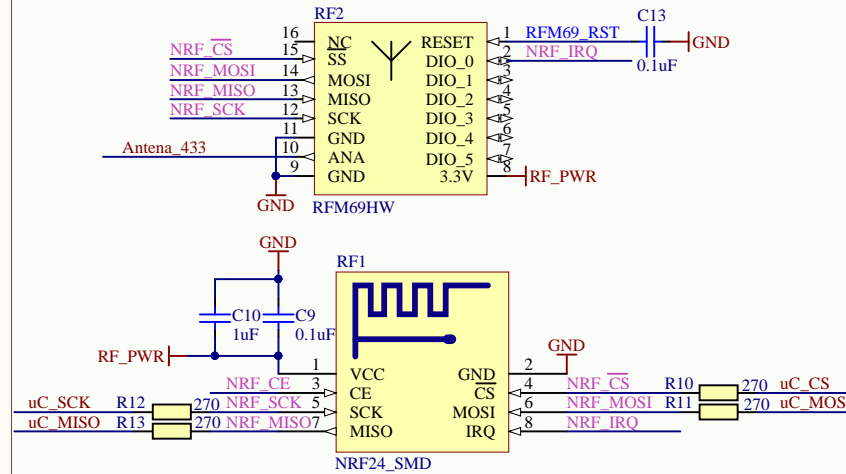

AC & DC & Current sensor

uC

Singing & SPI Flash

Radiomodules 2.4GHz & ISM

| Title | | |
|-------|--------------------------------------|-----------|
| Size | Number | Revision |
| A4 | | |
| Date: | 27.07.2017 | Sheet of |
| File: | D:\Work\..MDMSNode_Lightnig_V1.1.sch | Drawn By: |