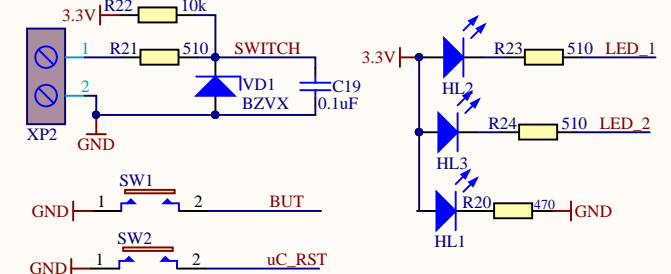

AC & DC & Current sensor

uC

Singing & SPI Flash

Radiomodules 2.4GHz & ISM

| Title | | |
|-------|--------------------------------------|-----------|
| Size | Number | Revision |
| A4 | | |
| Date: | 27.07.2017 | Sheet of |
| File: | D:\Work\..MDMSNode_Lightnig_V1.1.sch | Drawn By: |