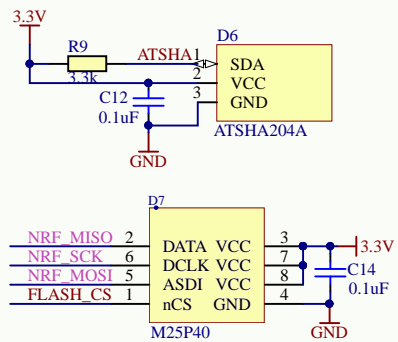

AC & DC & Current sensor

uC

Singing & SPI Flash

Radiomodules 2.4GHz & ISM

| Title | | |
|-------|--------------------------------------|-----------|
| Size | Number | Revision |
| A4 | | |
| Date: | 27.07.2017 | Sheet of |
| File: | D:\Work\..MDMSNode_Lightnig_V1.1.sch | Drawn By: |